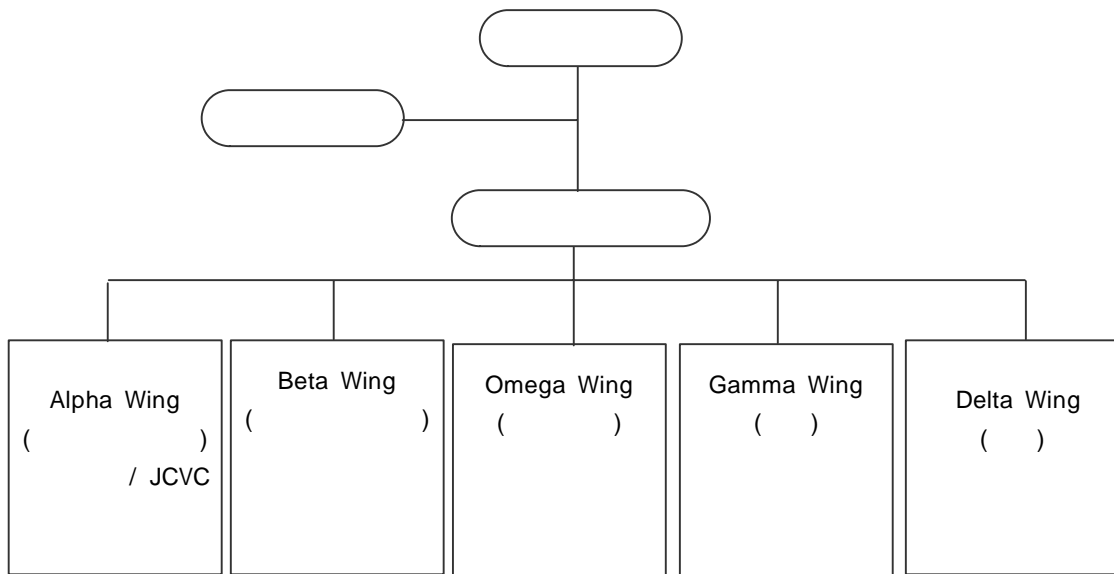

- Vision :
- Kairos:
- Group :
- CIS(Christian Intelligence Service): 가 ,

- Wing

Vision Kairos

CVC

visionary

visionary

: , , , , ,

- Wing

NGO

:

- Wing